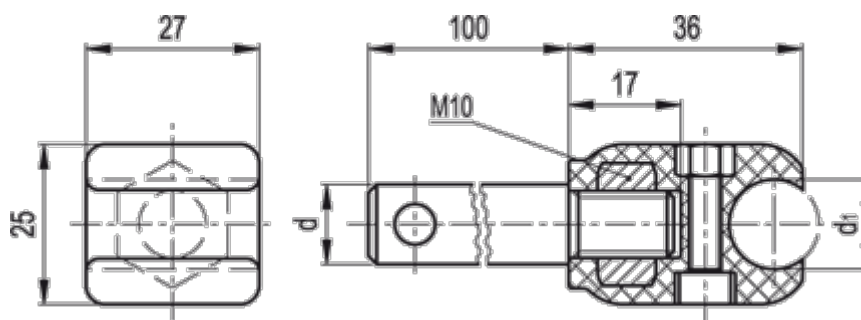

# Data Sheet

Article number: 2310419804  
Description: E+G Guide rail clamp  
MPG-C-S-P14-12

## Measures

$d$  = 14

$d_1$  = 12

Weight (g) = 160